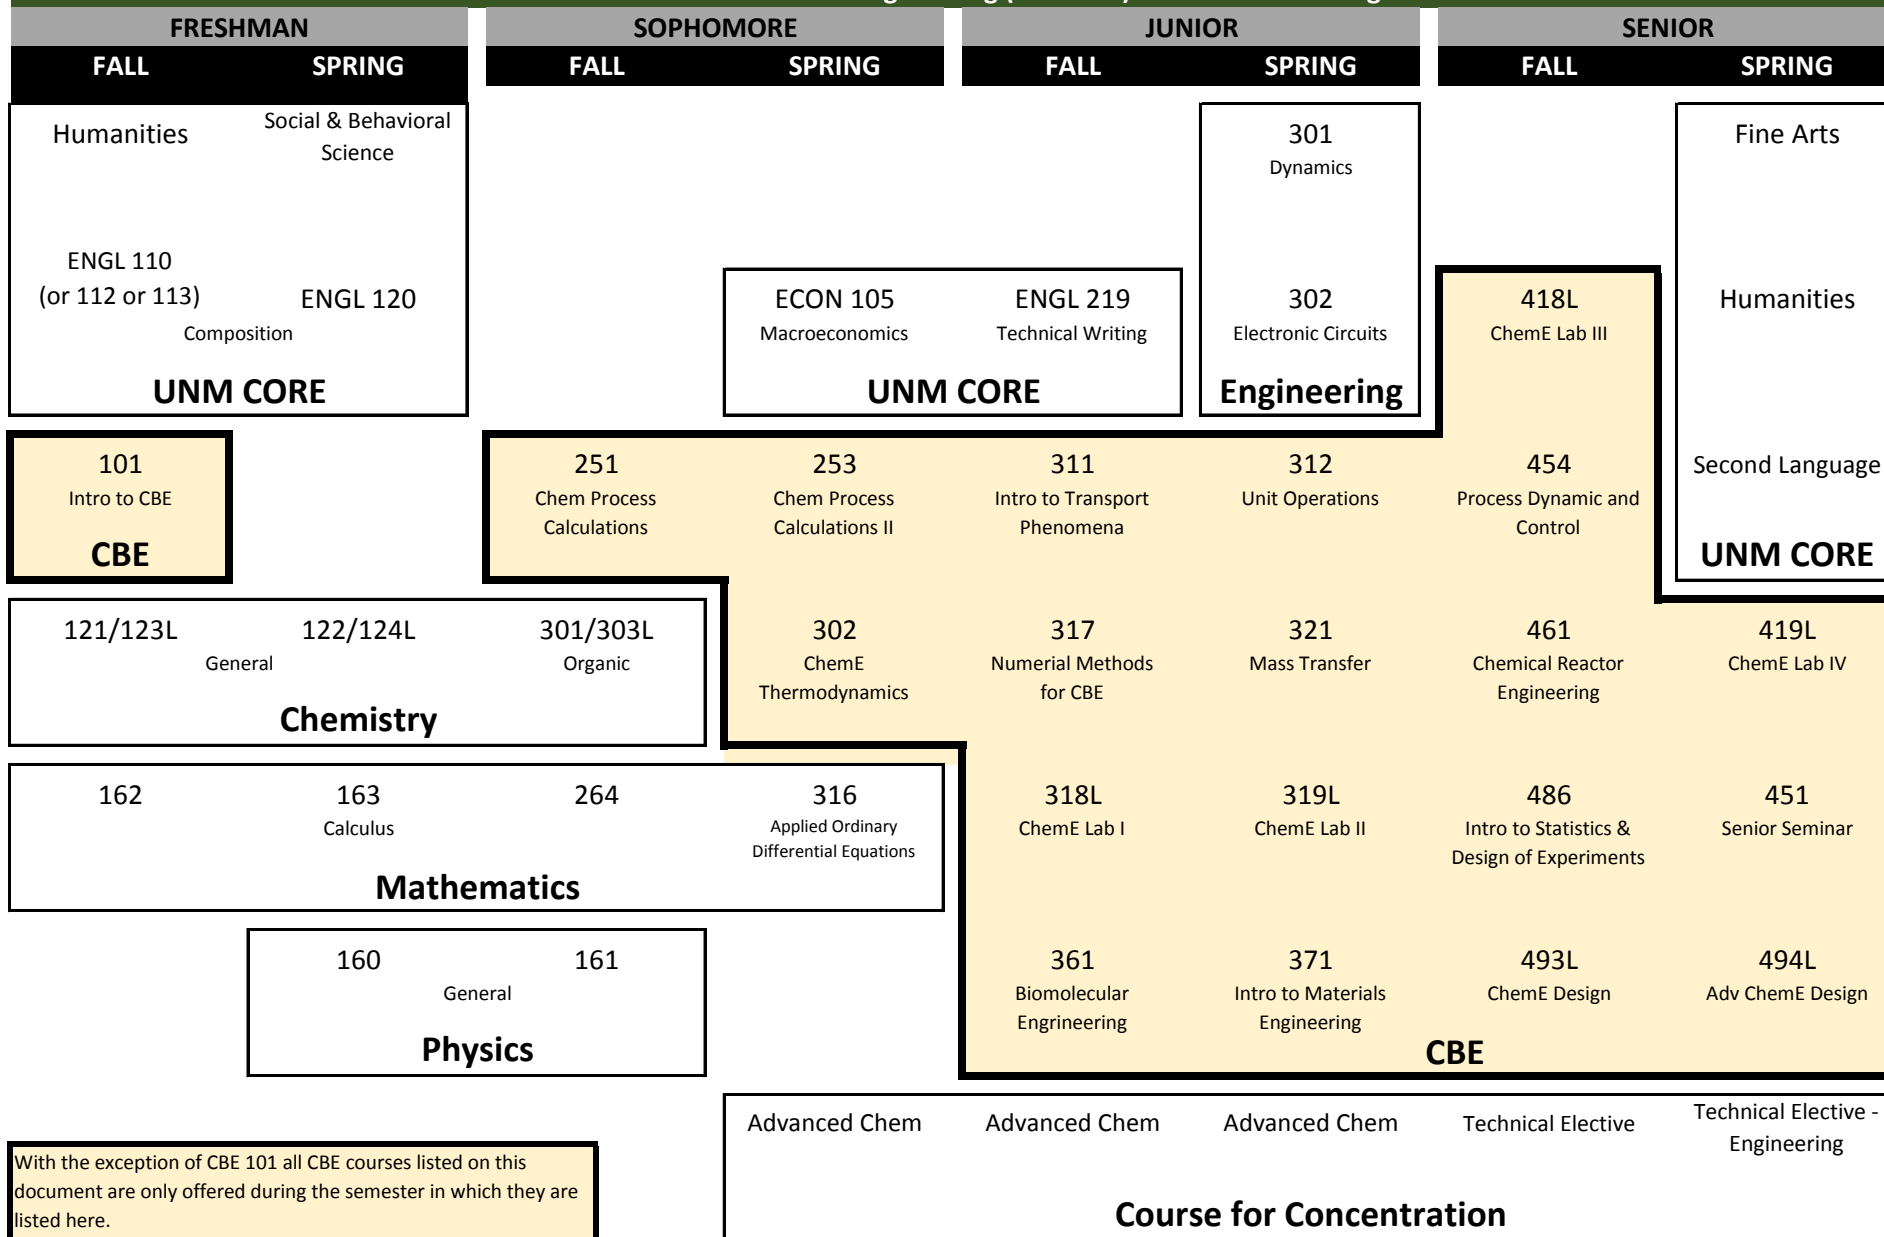

Department of Chemical & Biological Engineering (CBE)
Bachelor of Science in Chemical Engineering (B.S.Ch.E.) - 2015-2016 Catalog Year

With the exception of CBE 101 all CBE courses listed on this document are only offered during the semester in which they are listed here.